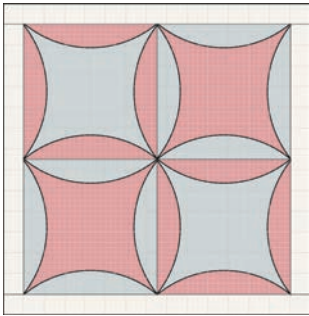

LEGACY QUILT

Block #11 - Robbing Peter to Pay Paul

B
cut 8 from fabric A
cut 8 from fabric B