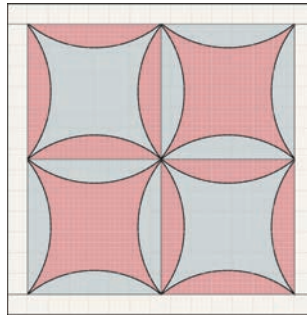

## Block #11 - Robbing Peter to Pay Paul

15" x 15" finished

Print full size - 100%  
No page scaling

Printing Test!  
This is a  
one inch  
square.

For frame, from background:

Cut 2 - 1.5" x 13.5"

Cut 2 - 1.5" x 15.5

A  
cut 2 from fabric A  
cut 2 from fabric B

## Block #11 - Robbing Peter to Pay Paul

B  
cut 8 from fabric A  
cut 8 from fabric B