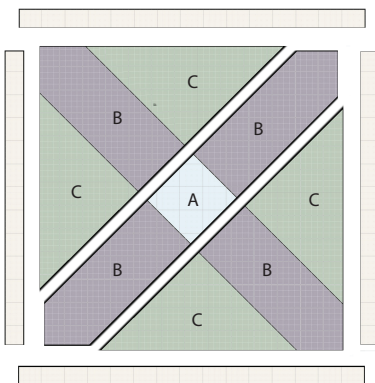

LEGACY QUILT

Block #10 - Crossroads

15" x 15" finished

Cut 1 from A For frame:
Cut 4 from B Cut 2 - 1.5" x 13.5"
Cut 4 from C Cut 2 - 1.5" x 15.5

Print full size - 100%
No page scaling

Printing Test!
This is a
one inch
square.

Although A and B pieces are diagonal and might be cut on the bias, as long as the pieces from template C are cut with the grain as indicated and the frames are cut with the grain, the unit will not distort. Just take care not to distort the bias edges during construction.