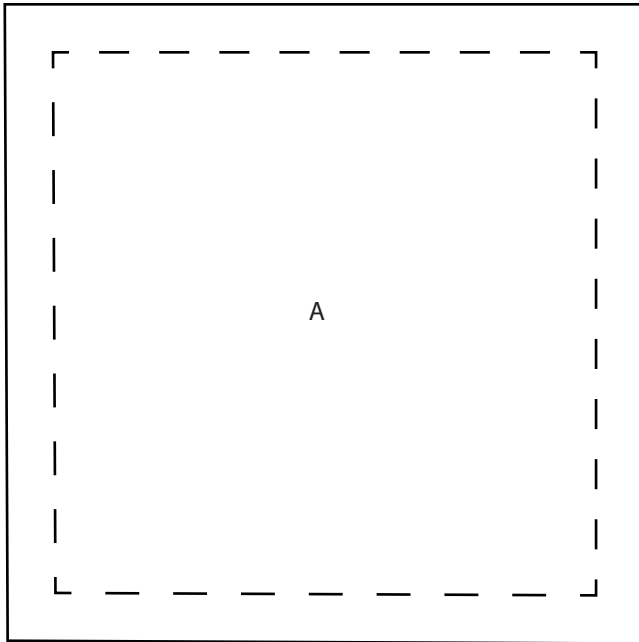

LEGACY QUILT

Block #10 - Crossroads

15" x 15" finished

Cut 1 from A For frame:
Cut 4 from B Cut 2 - 1.5" x 13.5"
Cut 4 from C Cut 2 - 1.5" x 15.5

Print full size - 100%
No page scaling

Printing Test!
This is a
one inch
square.

Although A and B pieces are diagonal and might be cut on the bias, as long as the pieces from template C are cut with the grain as indicated and the frames are cut with the grain, the unit will not distort. Just take care not to distort the bias edges during construction.