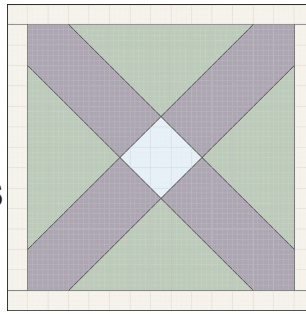

LEGACY QUILT

Block #10 - Crossroads

15" x 15" finished

Cut 1 from A For frame:
Cut 4 from B Cut 2 - 1.5" x 13.5"
Cut 4 from C Cut 2 - 1.5" x 15.5

Print full size - 100%
No page scaling

Printing Test!
This is a
one inch
square.

Although A and B pieces are diagonal and might be cut on the bias, as long as the pieces from template C are cut with the grain as indicated and the frames are cut with the grain, the unit will not distort. Just take care not to distort the bias edges during construction.