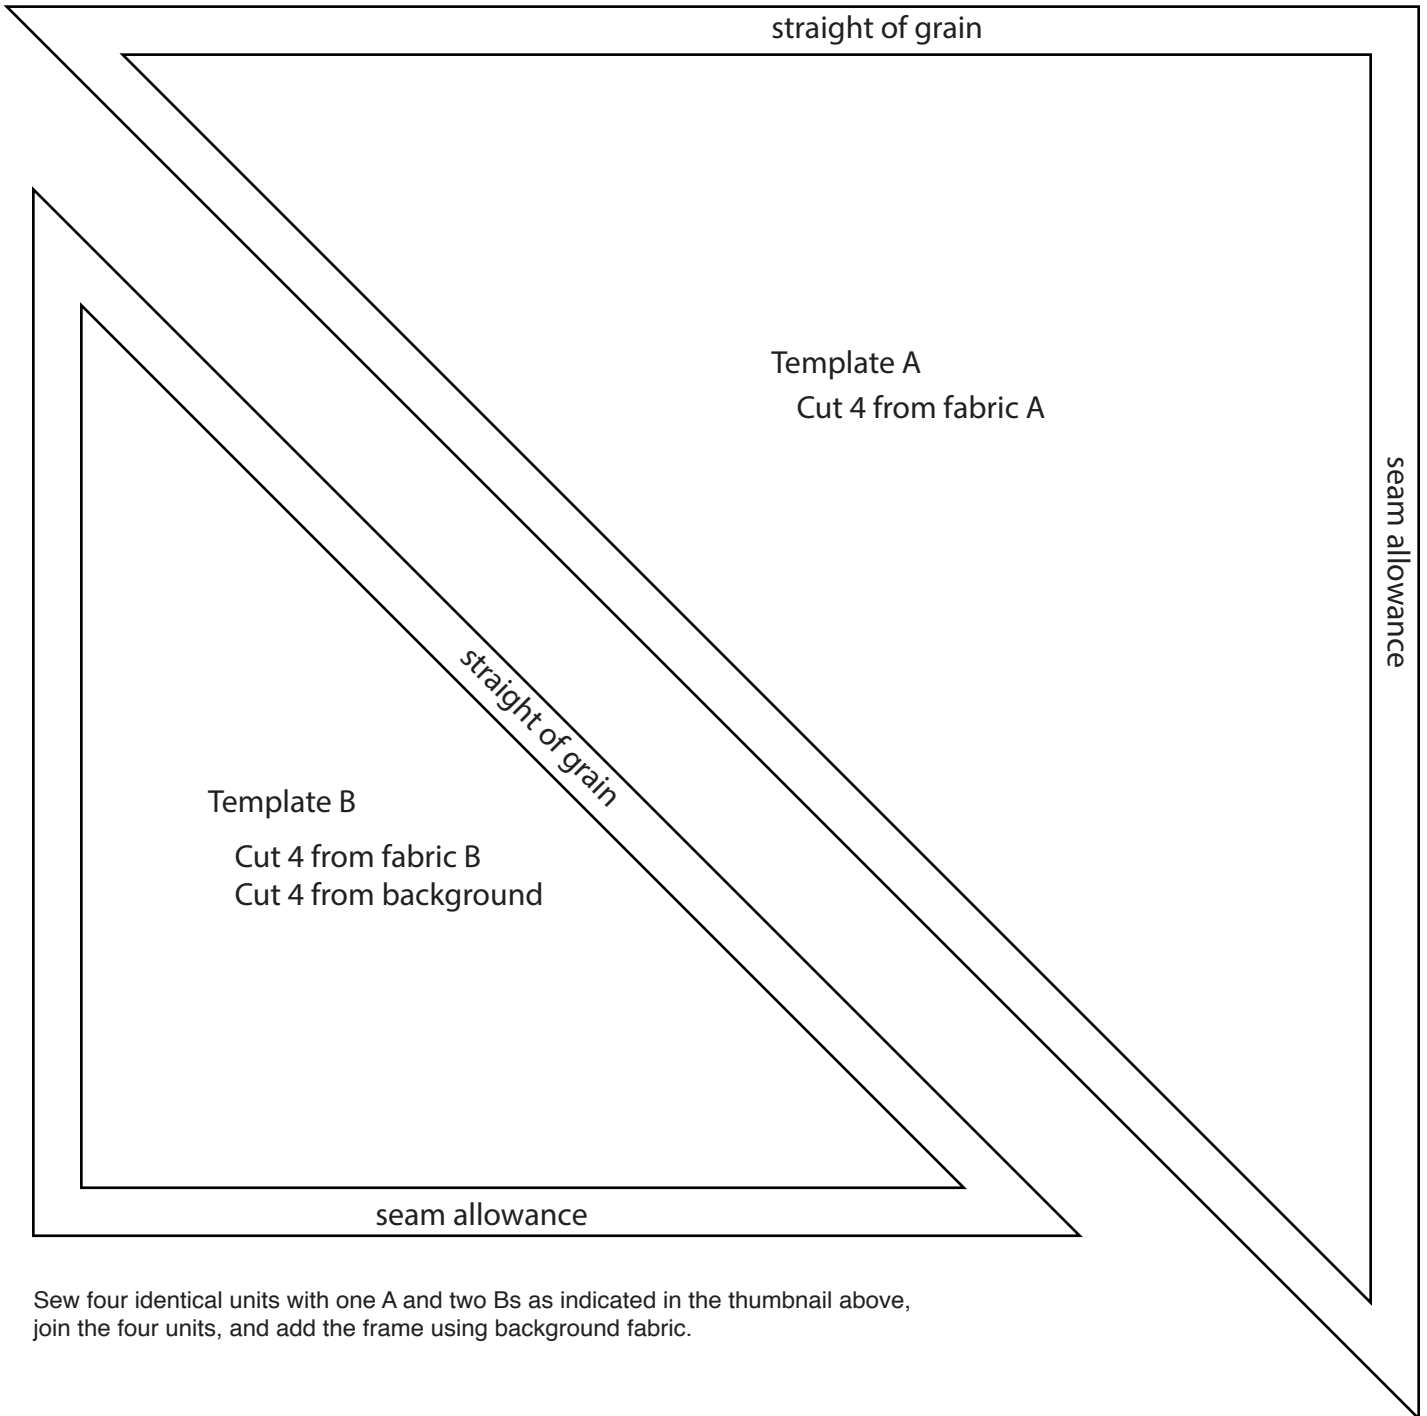

LEGACY QUILT

Block #8 - Windmill (Pinwheel)

15" x 15" finished
13" x 13" interior

For frame:
Cut 2 - 1.5" x 13.5"
Cut 2 - 1.5" x 15.5"

Print full size - 100%
No page scaling

Printing Test!
This is a
one inch
square.

Sew four identical units with one A and two Bs as indicated in the thumbnail above,
join the four units, and add the frame using background fabric.