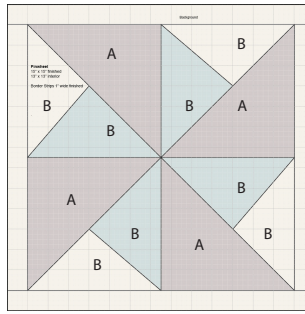

LEGACY QUILT

Block #8 - Windmill (Pinwheel)

15" x 15" finished
13" x 13" interior

For frame:
Cut 2 - 1.5" x 13.5"
Cut 2 - 1.5" x 15.5"

Print full size - 100%
No page scaling

Printing Test!
This is a
one inch
square.

Sew four identical units with one A and two Bs as indicated in the thumbnail above,
join the four units, and add the frame using background fabric.