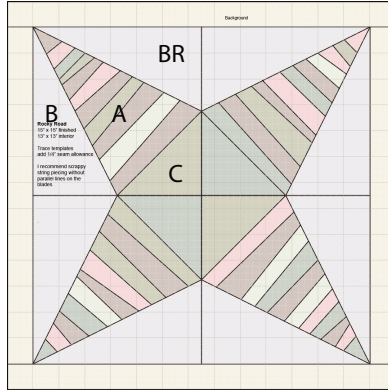

# LEGACY QUILT

## Block #3 - Rocky Road

15" x 15" finished  
13" x 13" interior

Unit A can be made by string piecing fabric and using the template to cut it out. Or, it can be paper pieced on the lines. This PDF provides four of Template A so printing once yields all four paper piecing templates. For frame:

Cut 2 - 1.5" x 13.5"  
Cut 2 - 1.5" x 15.5"

Printing Test!  
This is a  
one inch  
square.

PRINT FULL SIZE  
DO NOT SCALE