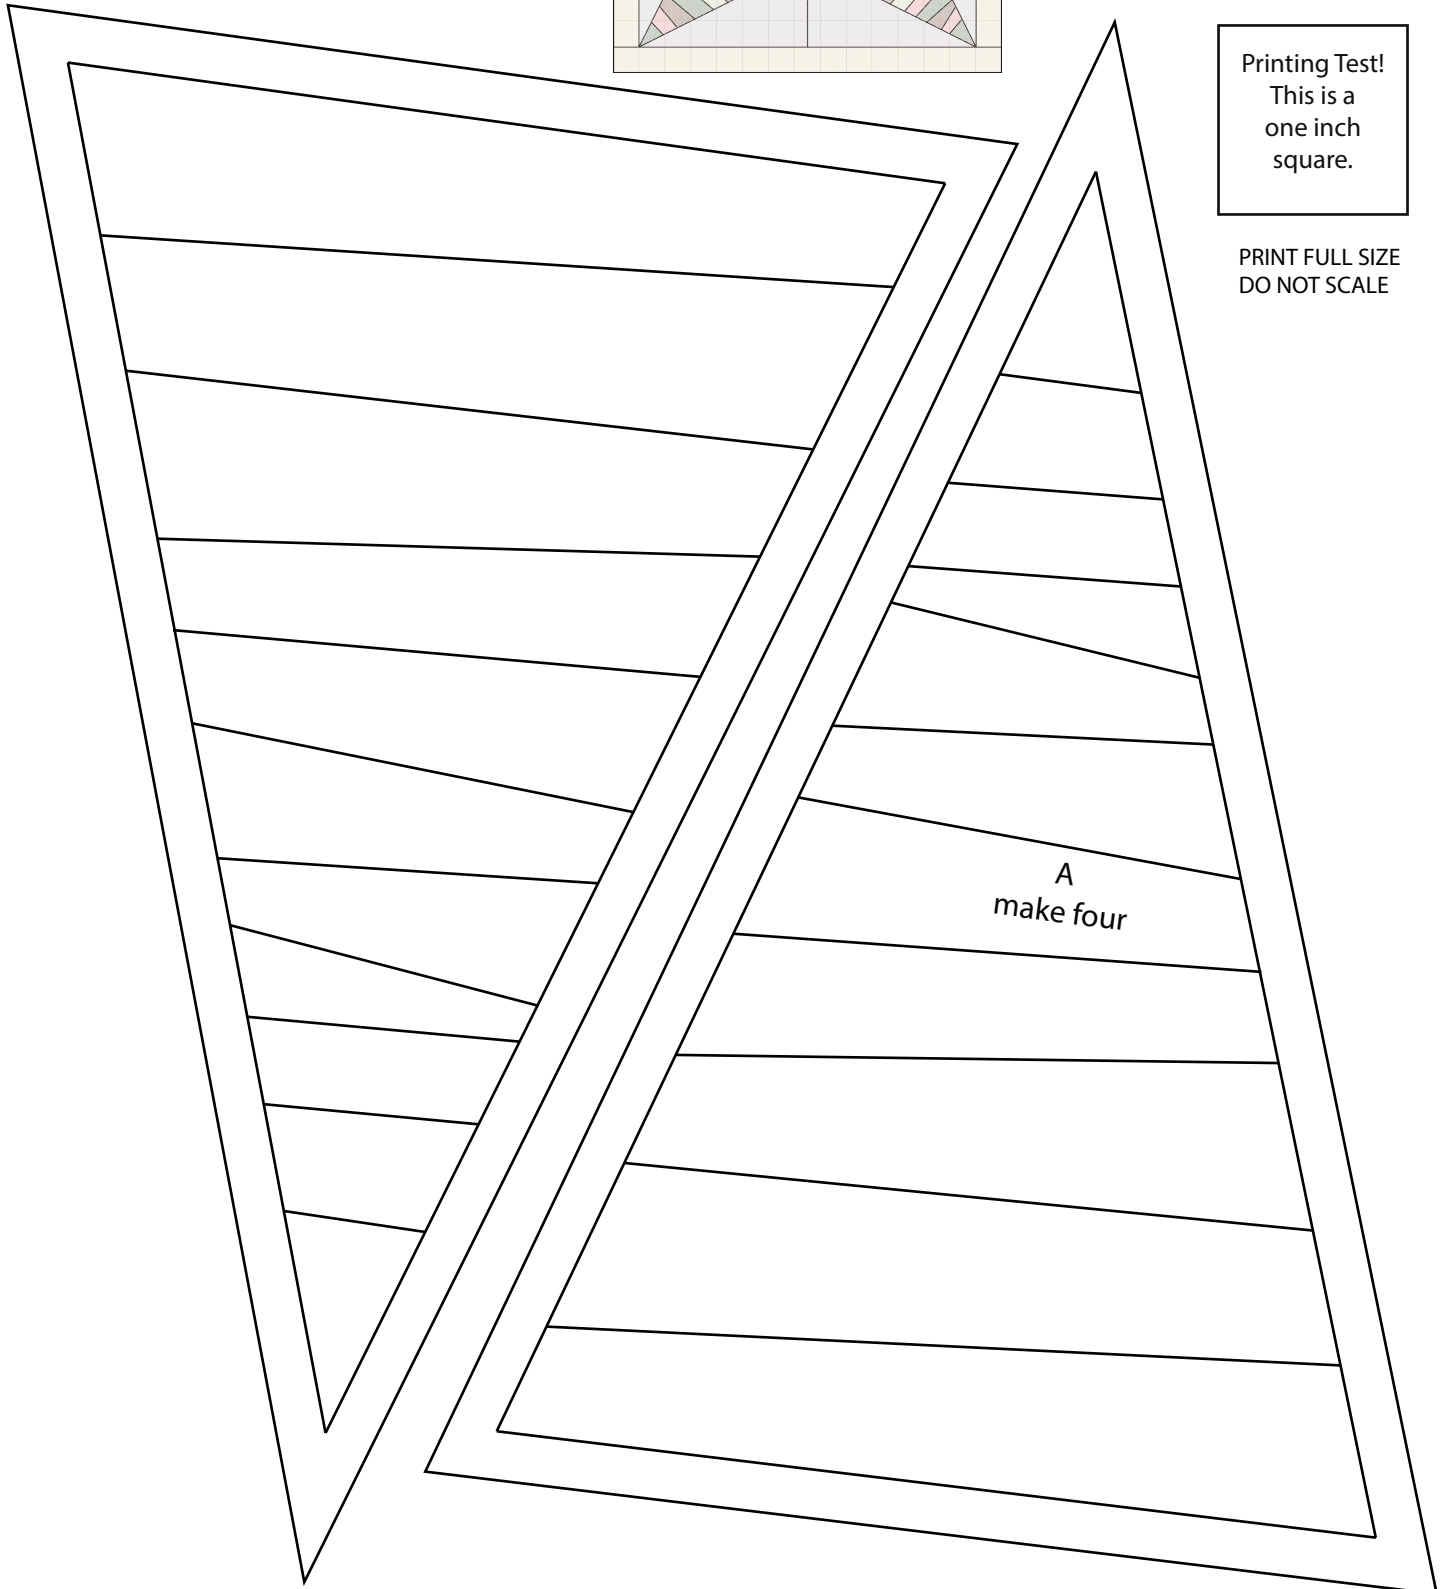

# LEGACY QUILT

## Block #3 - Rocky Road

15" x 15" finished  
13" x 13" interior

Unit A can be made by string piecing fabric and using the template to cut it out. Or, it can be paper pieced on the lines. This PDF provides four of Template A so printing once yields all four paper piecing templates. For frame:

Cut 2 - 1.5" x 13.5"  
Cut 2 - 1.5" x 15.5"

Printing Test!  
This is a  
one inch  
square.

PRINT FULL SIZE  
DO NOT SCALE